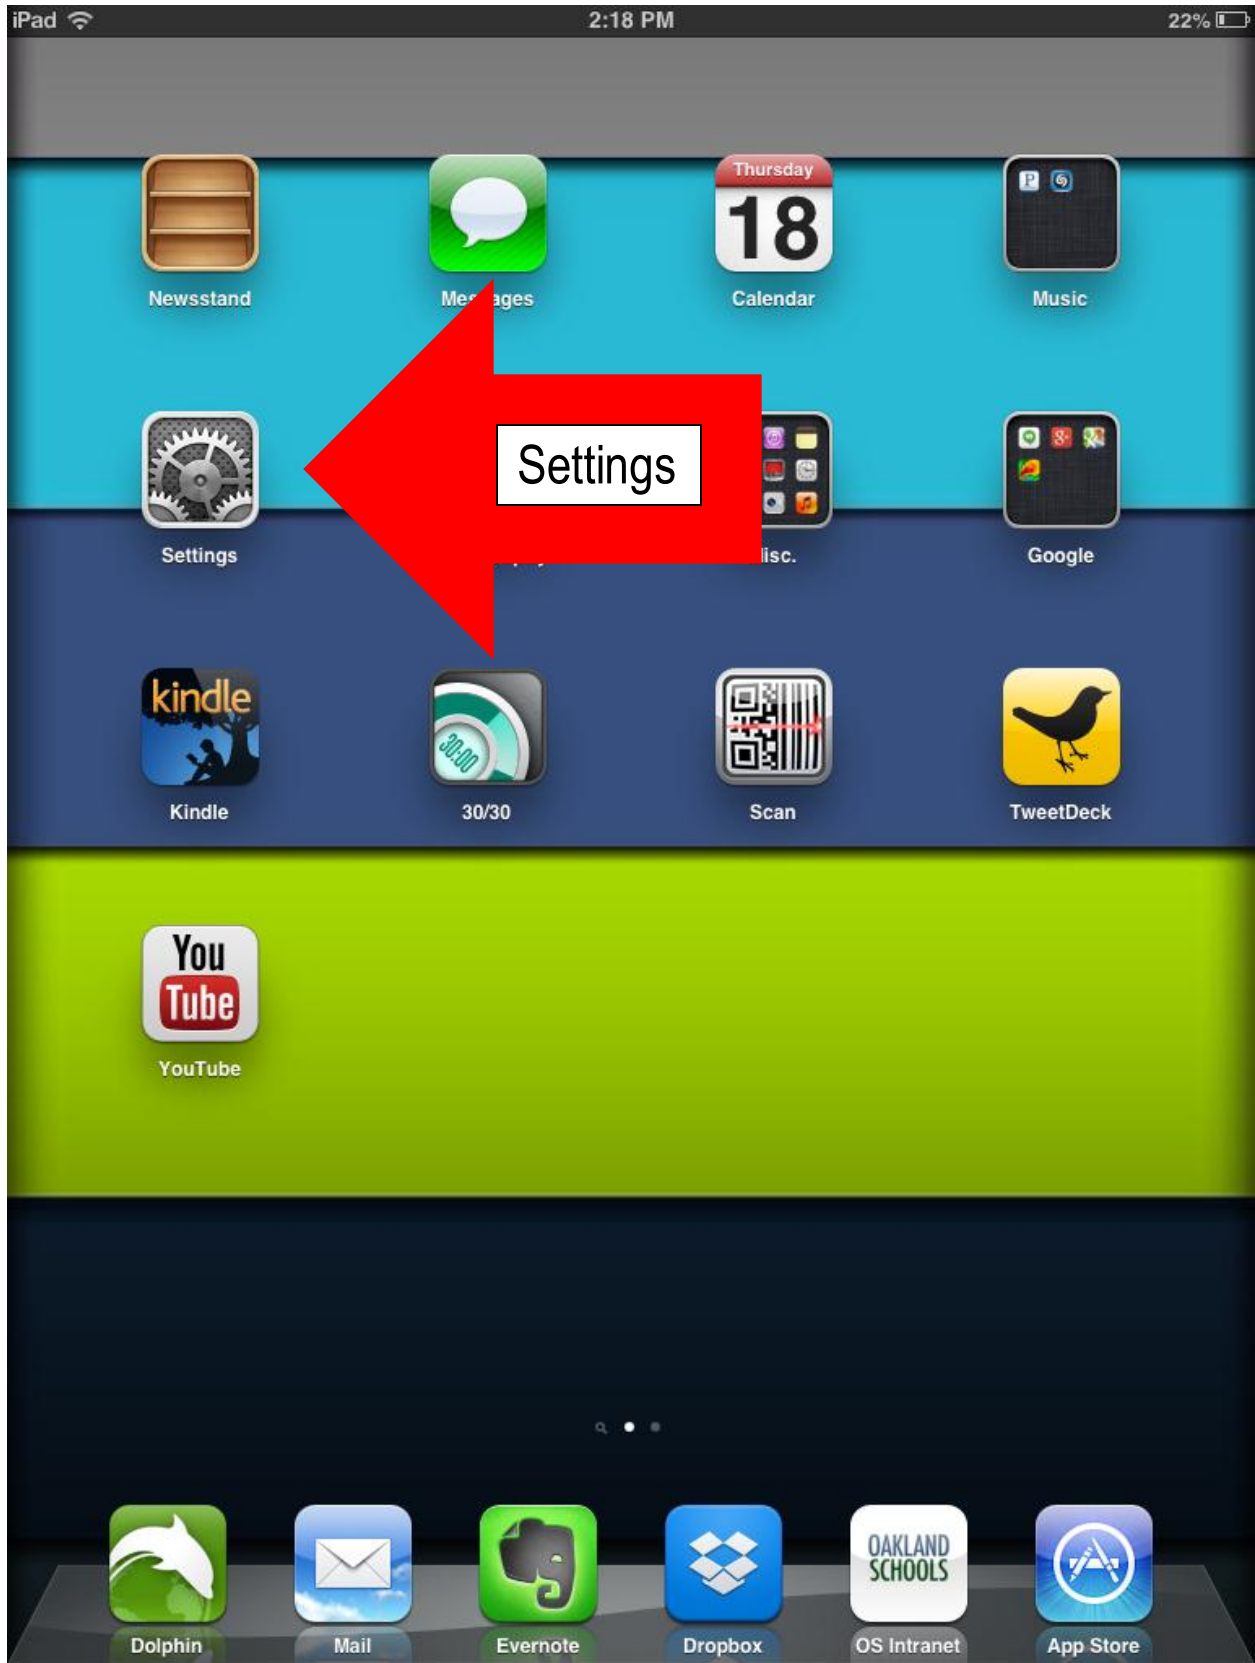

Oakland Schools Technology Services: EdTech Field Services

Connecting your iPad to WiFi

Select:
"Wi-Fi"

Other..Select Network Here

Fill out the info. here
– once you join a
network you *should*
be automatically
connected to it next
time. You may have
to re-enter login
information if it is a
secure network.